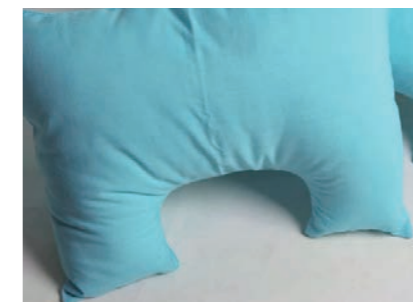

U-shape design