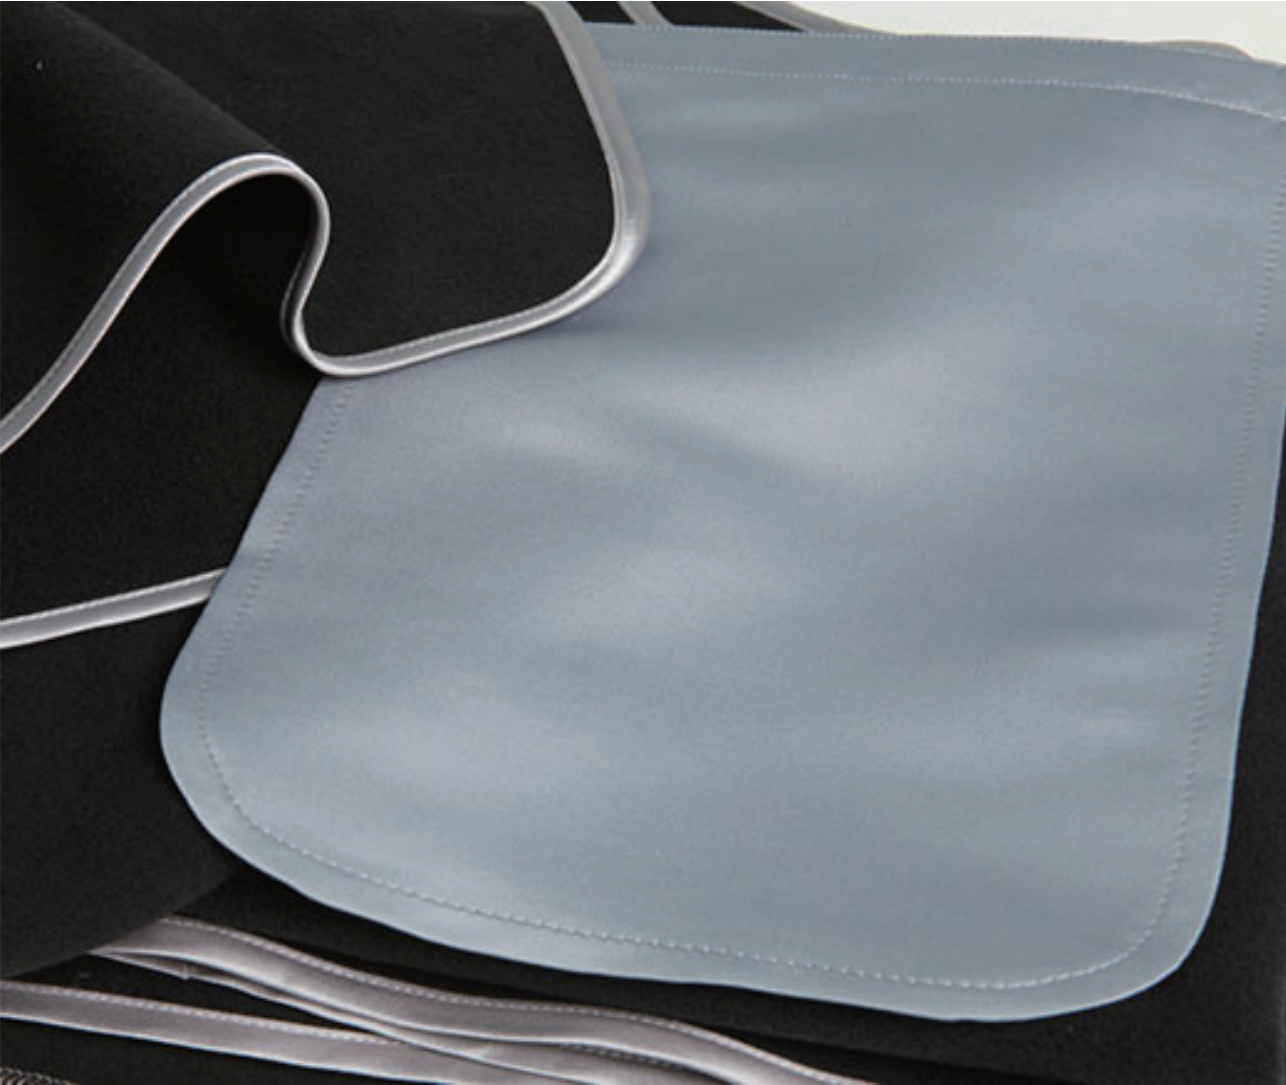

sateen border design

logo jacquard design

embroider border design

ROTABLE HEADREST COVER FOR BC AND FC OPTION

Price Range: USD0.35-USD0.50/pc FOB China port

Material: 100% cotton / polycotton / polyester

Size: 32x24cm, 27x25cm