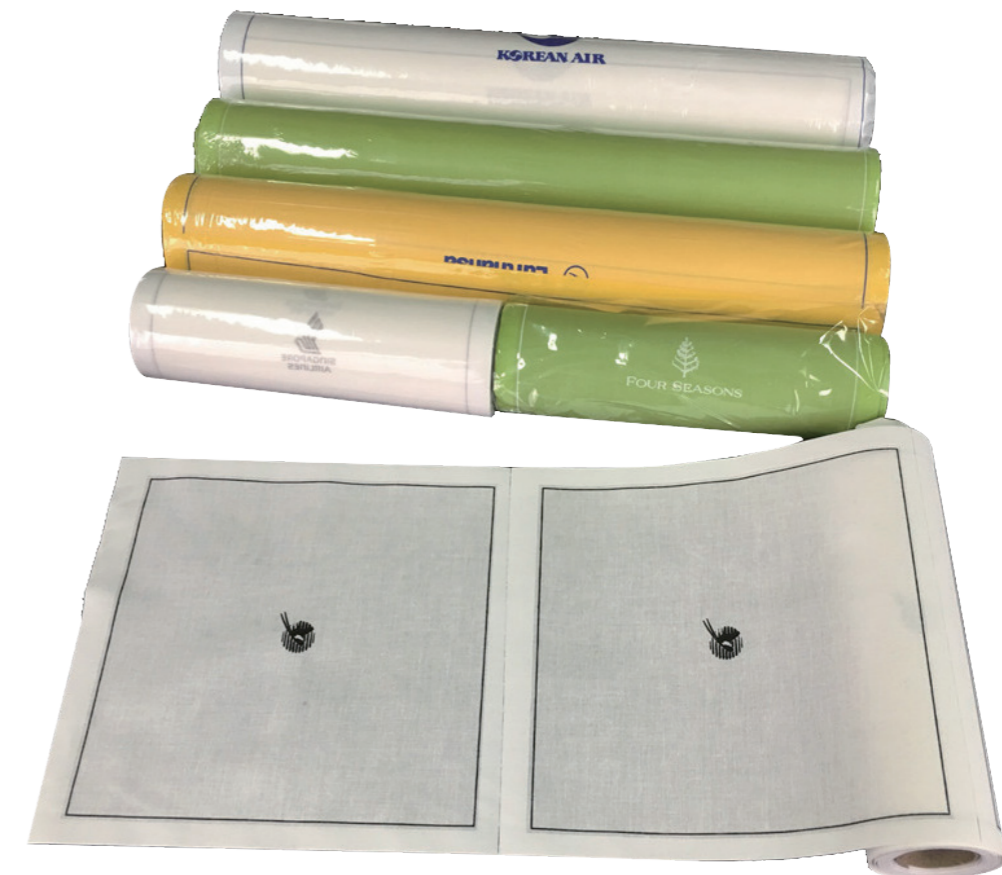

Price Range: USD0.35~USD0.50/pc FOB China port

Material: 100% cotton / poly cotton

Size: 22x22cm, 30x30cm, 40x40cm

Loading Quantity: 800,000pcs/ 40HQ container

Production lead time: 50days upon PO for first shipment and 40 days for consequent shipment

Quality Inspection: 100% in-house inspection before shipping

★ Size, color, design can be tailor-made as per request