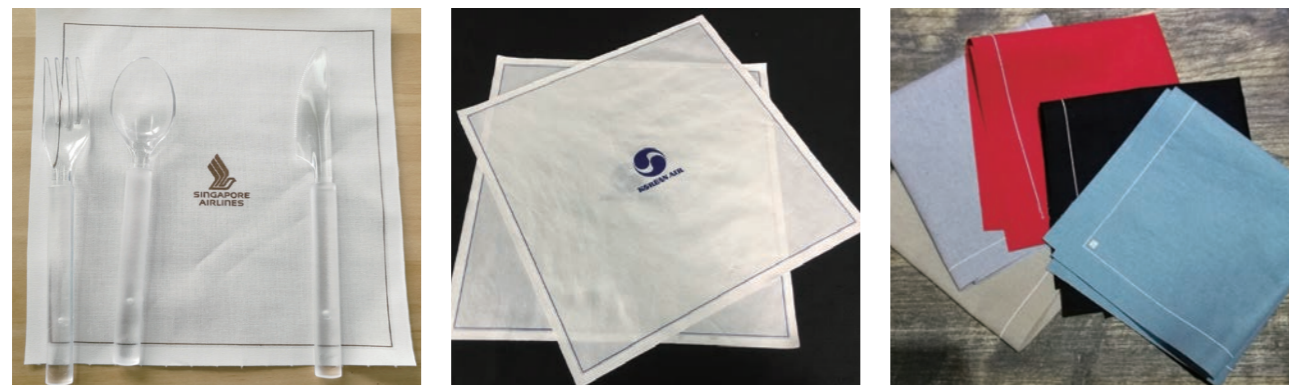

DISPOSABLE NAPKIN / TABLE CLOTH FOR BC OPTION

Product Features

- Napkins are perforated on a roll for easy tear-off convenience
- Napkins are made of 100% cotton fibers
- Napkins are biodegradable, compostable and recyclable
- Napkins feature a solid red background with a thin white line border
- Can be laundered and re-used six times
- Print logo can be custom-made
- Assorted color and printing logo