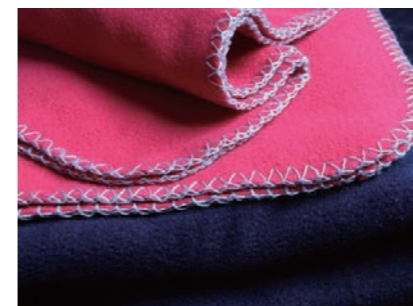

Price: $0.90-$1.15/pc FOB China seaport for EC fleece blanket

Price: $1.50-$1.75 pc FOB China seaport for BC fleece blanket

Material: 100% polyester normal fleece/polar fleece

Size: 150x100cm, 160x120cm, 180x120cm

Finishing: overlocking edge, hemming edge, binding edge, whip stitching edge with patch label, printing, embossing and embroidery logo

Loading quantity: 45,000 ~ 40,000pcs/40'HQ container

Production lead time: 30 days upon PO for first shipment and 20 days for consequent shipment

Quality inspection: 100% in-house inspection before shipping

★ Size, color, design can be tailor-made as per request

whip stitching edge